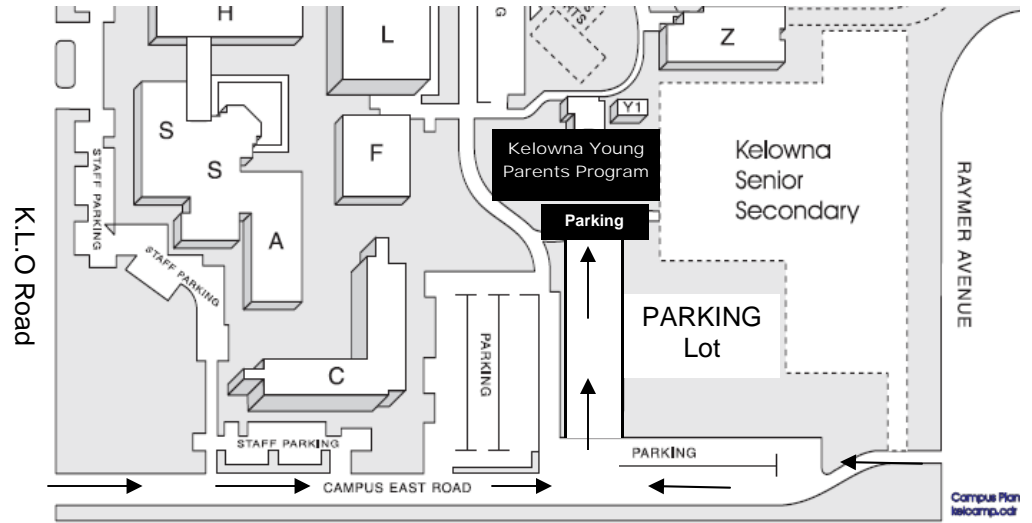

Kelowna Young Parents Program Daycare

Address: 1079A Raymer Avenue

Young Parents Education Centre Entrance